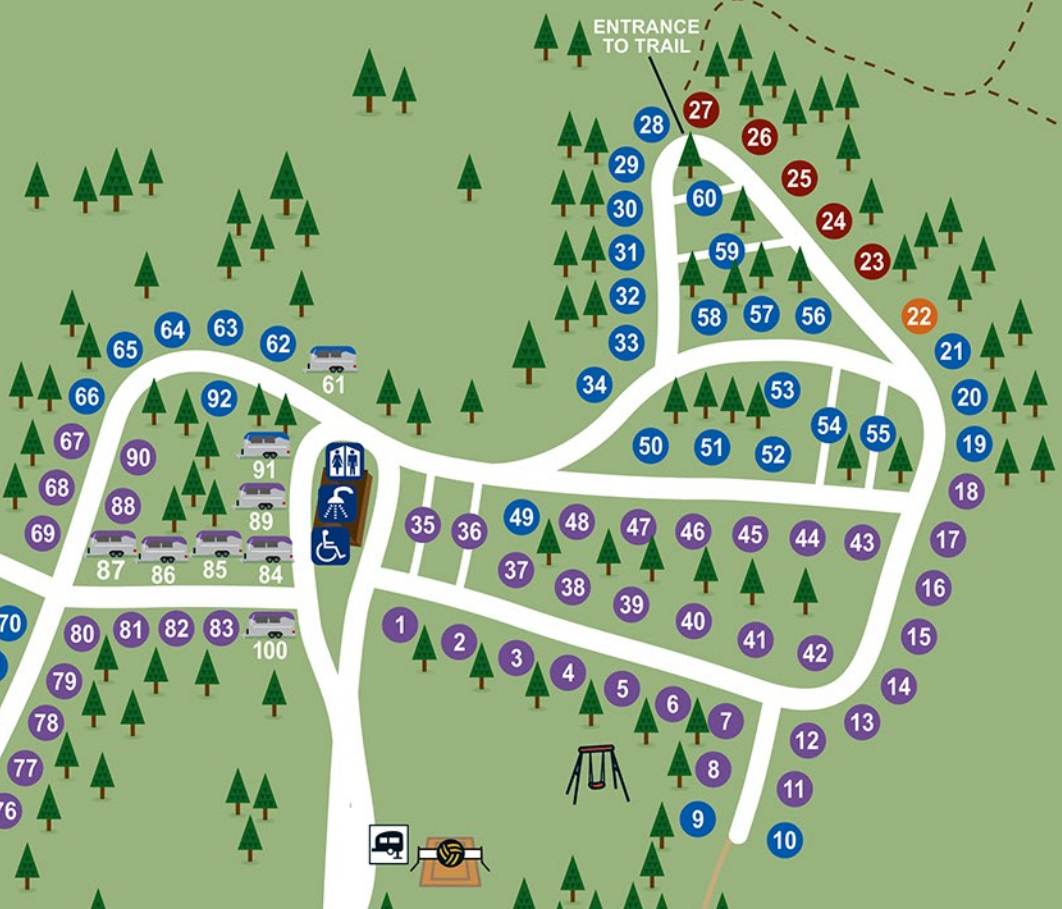

HILLTOP 137 138 139

QUIET HOURS
10PM - 8AM

TRASH PICKUP
10AM & 6PM

SPEED LIMIT
5 MPH

MANCELONA ROAD

ENTRANCE TO TRAIL

3060 Mancelona Road, Mancelona, MI 49659
231-535-0461
www.StarlightCampground.com

- Full Hookup 20/30/50 Amp
- 20/30 Amp
- Water & Electric 20/30/50 Amp
- Water & Electric Tent Sites
- Rental Trailer Full Hookup 20/30/50 Amp
- Rental Trailer Water & Electric 20/30/50 Amp
- Restrooms
- Handicapped Restrooms
- Bathhouse
- Laundry
- Dump Station
- Dumpster
- Parking
- Disc Golf
- RC Race Track
- Playground
- Volleyball
- Mining Sluice